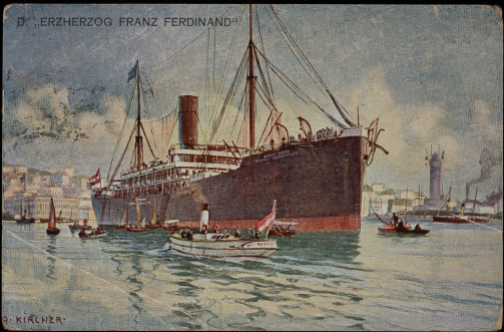

D. „ERZHERZOG FRANZ FERDINAND“

A. KIÄCHER

Trieste

27th Sept 1911

Sailed at 4 o'clock
this afternoon. The
picture is of Miss
Sheep through a
magnifying glass. Agitating
occurrence on the continent
to be related by letter.