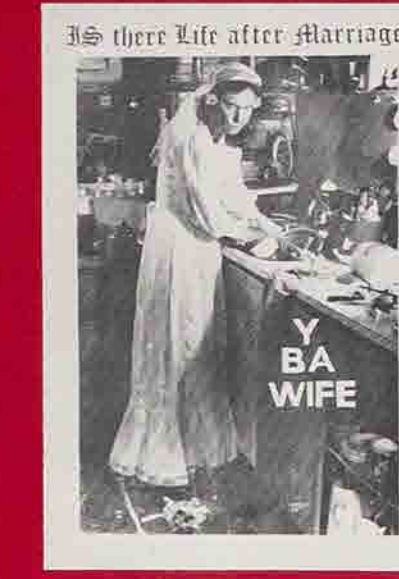

23. A WOMANS WORK. 20"x30" red. 90p

24. CAPITALISM. 20"x30" brown. 90p

25. YBA WIFE. 17"x24" grey, pink. 90p

26. PROTEST. 21"x31" green, red, yellow, blue. £1.20

13. CONTRACEPTION. 21"x31" black, pink, yellow, green. £1