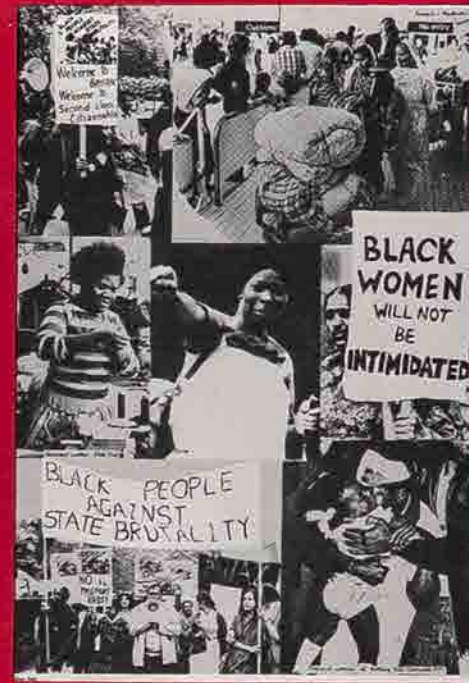

1. GIRLS. 21"x31" multicoloured £1

2. A-Z. 21"x31" colour-in-yourself £1.90p

3. SOUTH AMERICAN WOMEN. 21"x31" multicoloured £1

4. BLACK WOMEN WILL NOT BE INTIMIDATED. 21"x31" red, beige, brown. £1

5. RACISM. 20"x30" black, red. 90p

6. OLD AGE. 21"x31" red, green £1

7. DISC JOCKEY. 20"x26" green 90p

8. PILLS. 21"x31" green, beige, black. £1

9. JANE. 20"x24" red, yellow, blue. £1

10. IDEAL COUPLE. 17"x24" blue on pink. 90p

11. BLACK SISTERS. 17"x24" red/black on yellow. 90p