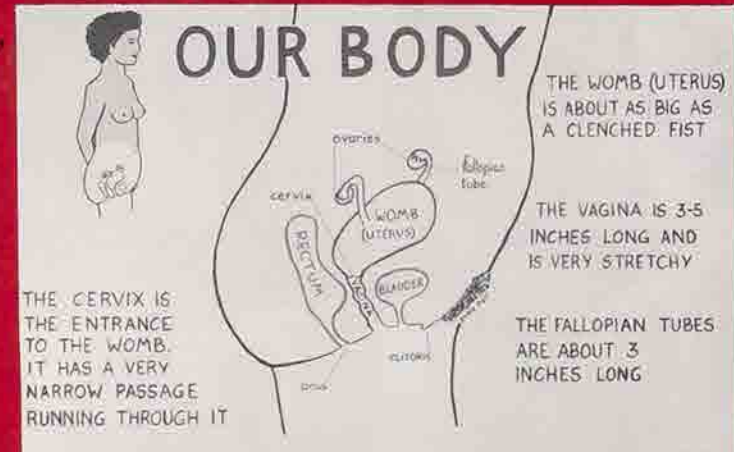

14. LESBIANS ARE COMING OUT. 17"x24" red/black on cream/green. 90p

15. THATCHER. 21"x31" blue, red, yellow. £1

16. BITE THE HAND. 17"x24" purple, green. 90p

21. HOUSEWORK. 21"x31" green, black, pink. £1

22. MY WIFE. 21"x24" blue, red. 90p

23. A WOMANS WORK. 20"x30" red. 90p

24. CAPITALISM. 20"x30" brown. 90p

25. YBA WIFE. 17"x24" grey, pink. 90p

26. PROTEST. 21"x31" green, red, yellow, blue. £1.20

13. CONTRACEPTION. 21"x31" black, pink, yellow, green. £1

12. SO LONG AS. 20"x26" yellow, purple, red. 90p

19. OUR BODY. 21"x31" multicoloured. £1

20. SEXUALLY TRANSMITTED DISEASES. 21"x31" black, green, blue. £1

27. 7 DEMANDS. 28"x13" purple. 90p

see women's red workshop