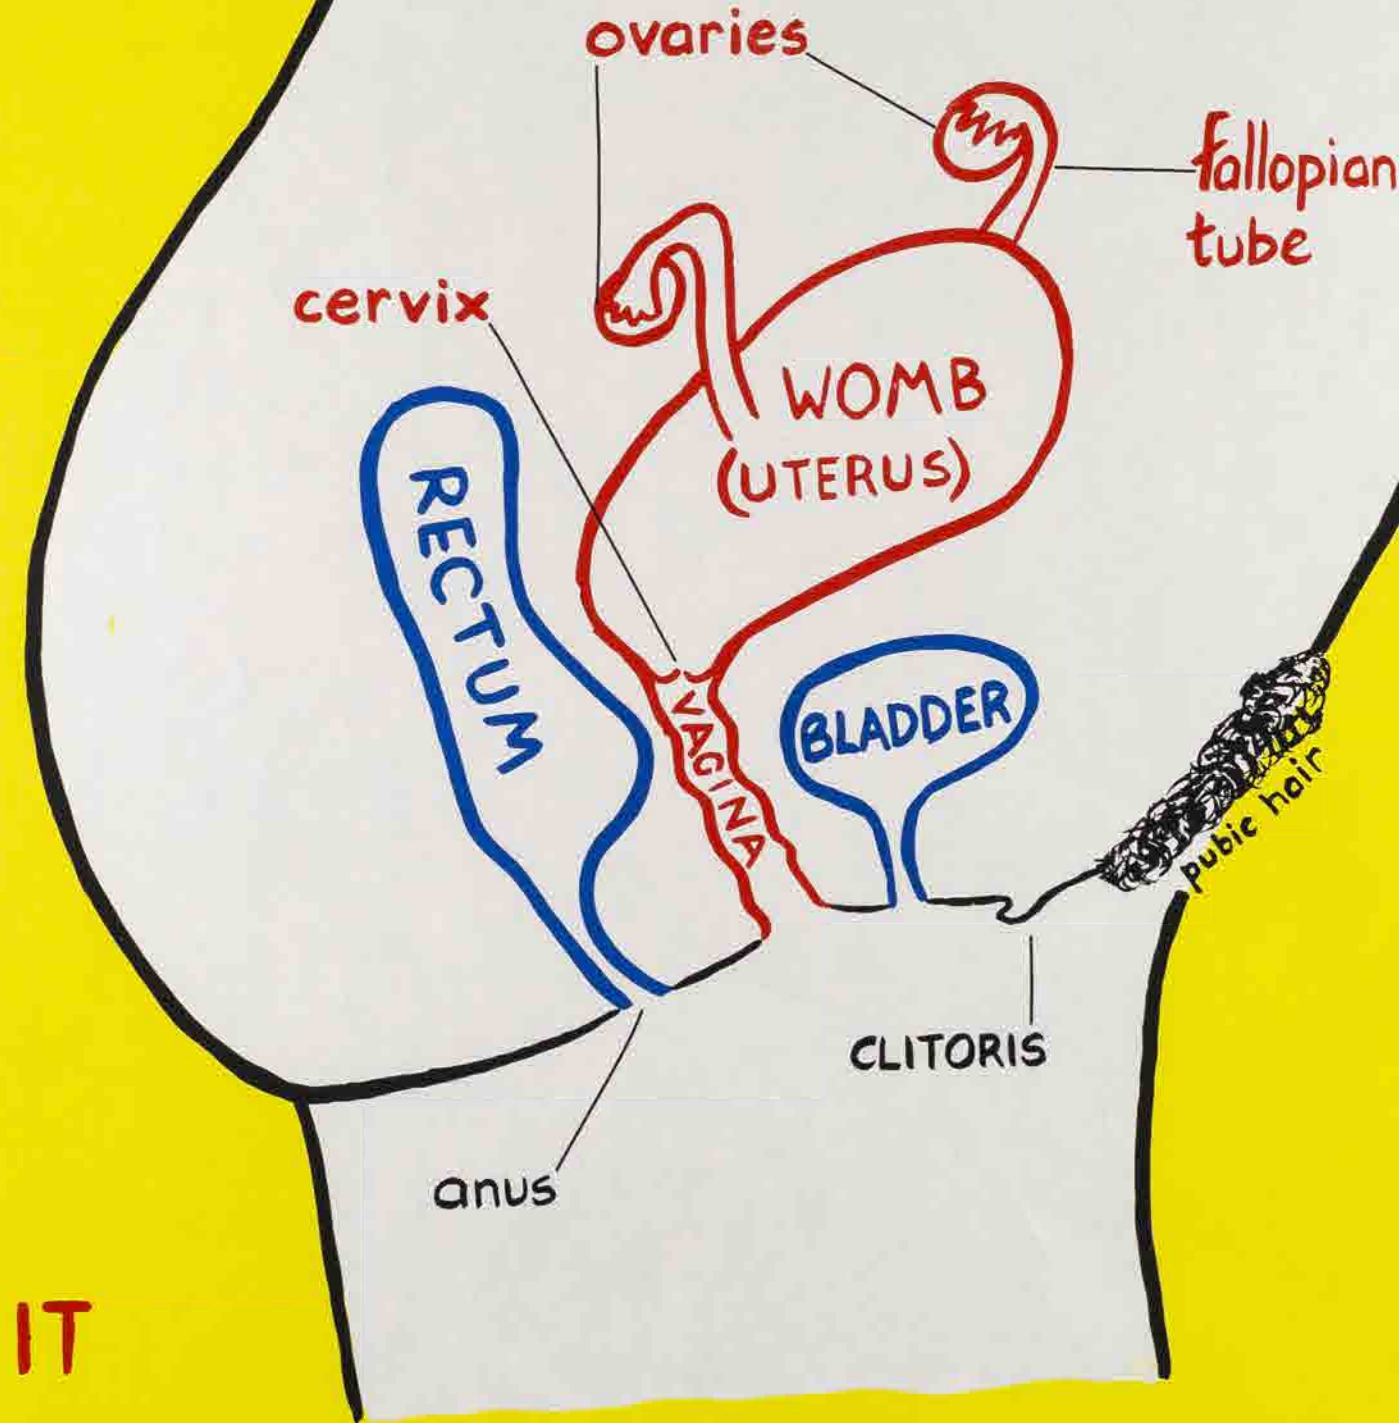

OUR BODY

THE WOMB (UTERUS) IS ABOUT AS BIG AS A CLENCHED FIST

THE VAGINA IS 3-5 INCHES LONG AND IS VERY STRETCHY

THE CERVIX IS THE ENTRANCE TO THE WOMB. IT HAS A VERY NARROW PASSAGE RUNNING THROUGH IT

THE FALLOPIAN TUBES ARE ABOUT 3 INCHES LONG